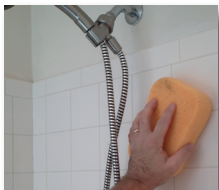

115

PRODUCT
CENTRAL

READY
TO USE

Heavy-Duty Washroom Cleaner

Product Central 115 Heavy-Duty Washroom Cleaner

Spray on restroom surface to be cleaned. Wipe or rinse off.

WARNING Organic Salt CAS 506-89-8

HAZARD STATEMENTS

Causes serious eye irritation. May be harmful if swallowed.

PRECAUTIONARY STATEMENTS

Wash face and hands and exposed skin thoroughly after handling. Wear nitrile gloves, protective clothing and safety eyewear. If swallowed, call a poison center or medical services if you feel unwell. If in eyes, rinse carefully with water for several minutes. Remove contact lenses if easy to do. Continue rinsing. If eye irritation persists get medical attention. Rinse mouth, if swallowed. Dispose of contents/container in accordance with local/state/federal and international regulations. Offer surplus and non-recyclable solutions to a licensed disposal company.